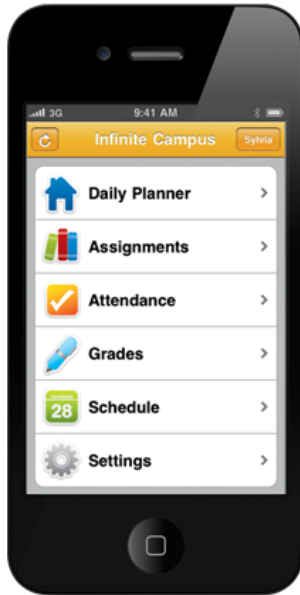

Go Mobile.

Anytime, anywhere access. Get your Campus Portal information when you want it from your iOS device.

Daily Planner

Use the Daily Planner to know exactly when and where you need to be today and get a quick view at your next due assignment for each of your classes.

Assignments

Sign up to get immediate notification of your scores. Or feel free to browse your assignments (past and future).

Attendance

Students, do you want to know how many times you've been absent? Parents, do you want to know which days your child is still marked unexcused? Use the attendance views to see summary and detail information to find out.

Grades

Get instant one-touch access to your grades and dig in deeper to see how your grade was calculated by reviewing the assignments which make up your grade.

Schedule

Whether your school uses 12 terms or two, with a five day rotation or one, your schedule will always be up-to-date with your district's calendar.