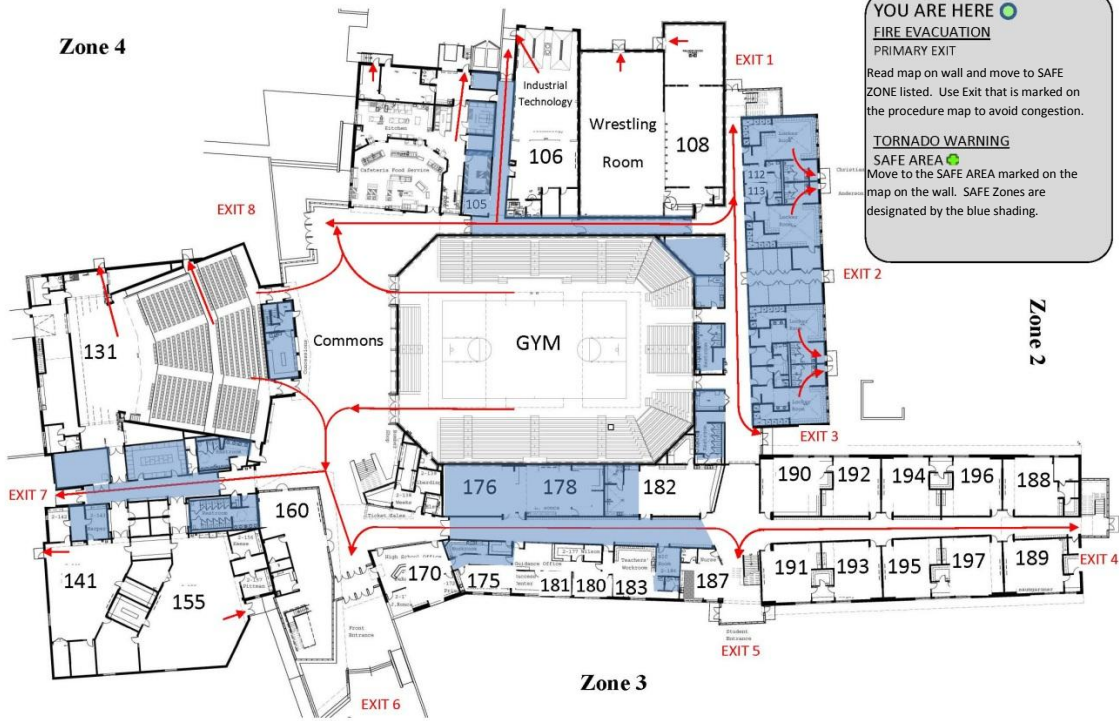

EMERGENCY MAPS (Individual Maps in rooms)

Ballard High School Emergency Map – 1st Floor

Fire/Evacuation and Tornado

Zone 1 → North

YOU ARE HERE ●

FIRE EVACUATION
PRIMARY EXIT
Read map on wall and move to SAFE ZONE listed. Use Exit that is marked on the procedure map to avoid congestion.

TORNADO WARNING
SAFE AREA ●
Move to the SAFE AREA marked on the map on the wall. SAFE Zones are designated by the blue shading.

Ballard High School Emergency Map – 2nd Floor

Fire/Evacuation and Tornado

Zone 1 → North

YOU ARE HERE ●

FIRE EVACUATION
PRIMARY EXIT
Read map on wall and move to SAFE ZONE listed. Use Exit that is marked on the procedure map to avoid congestion.

TORNADO WARNING
SAFE AREA ●
Move to the SAFE AREA marked on the map on the wall. SAFE Zones are designated by the blue shading.