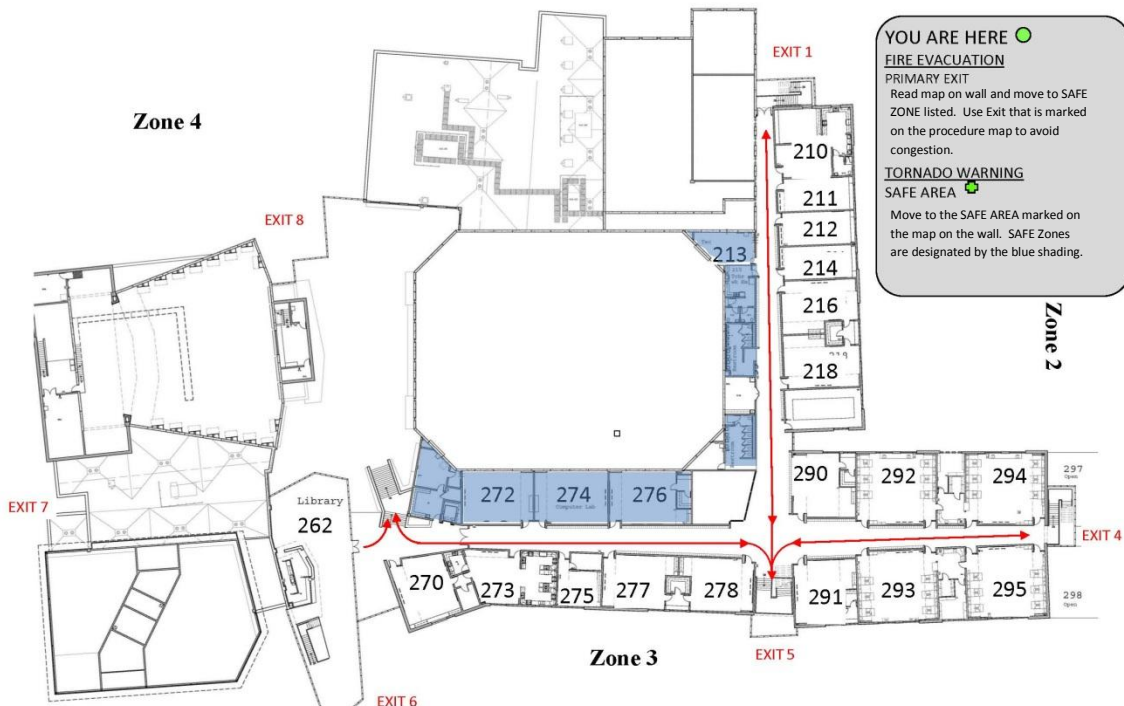

EMERGENCY MAPS (Individual Maps in rooms)

Ballard High School Emergency Map – 1st Floor

Fire/Evacuation and Tornado

Zone 1 → North

YOU ARE HERE ●

FIRE EVACUATION
PRIMARY EXIT
Read map on wall and move to SAFE ZONE listed. Use Exit that is marked on the procedure map to avoid congestion.

TORNADO WARNING
SAFE AREA ●
Move to the SAFE AREA marked on the map on the wall. SAFE Zones are designated by the blue shading.

Ballard High School Emergency Map – 2nd Floor

Fire/Evacuation and Tornado

Zone 1 → North

YOU ARE HERE ●

FIRE EVACUATION
PRIMARY EXIT
Read map on wall and move to SAFE ZONE listed. Use Exit that is marked on the procedure map to avoid congestion.

TORNADO WARNING
SAFE AREA ●
Move to the SAFE AREA marked on the map on the wall. SAFE Zones are designated by the blue shading.